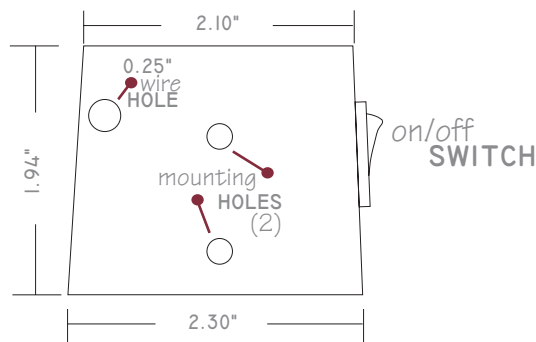

Look at American Technology... See the Difference.

RETRACTABLE CORD UTILITY LIGHT

DOME LIGHT
cargo bay light
reading light
COMPARTMENT LIGHT
map light

12 volt, 5 watt DC
UTILITY LIGHT
p/n AT-RV-75

DRAWING
not to scale

Just one look at this rugged UTILITY LIGHT and you'll see that the applications are endless!

This multi-function UTILITY LIGHT can be used as a dash map light, a fixed side wall light, a cargo or storage bay light or any area that would benefit from a multi-purpose light.

Our euro-style 12 volt, 5 watt courtesy light meets CSA and UL recreational vehicle requirements and is CSA and UL approved for use in automotive and recreational vehicles.

Features include:

- Locking swivel base.
- 5' coiled cord for search light option.
- Rugged, high-impact A.B.S. plastic.
- Simple surface mounting.
- Hidden mounting screws.
- Easy removal and replacement of bulb.
- High intensity 5 watt bulb.